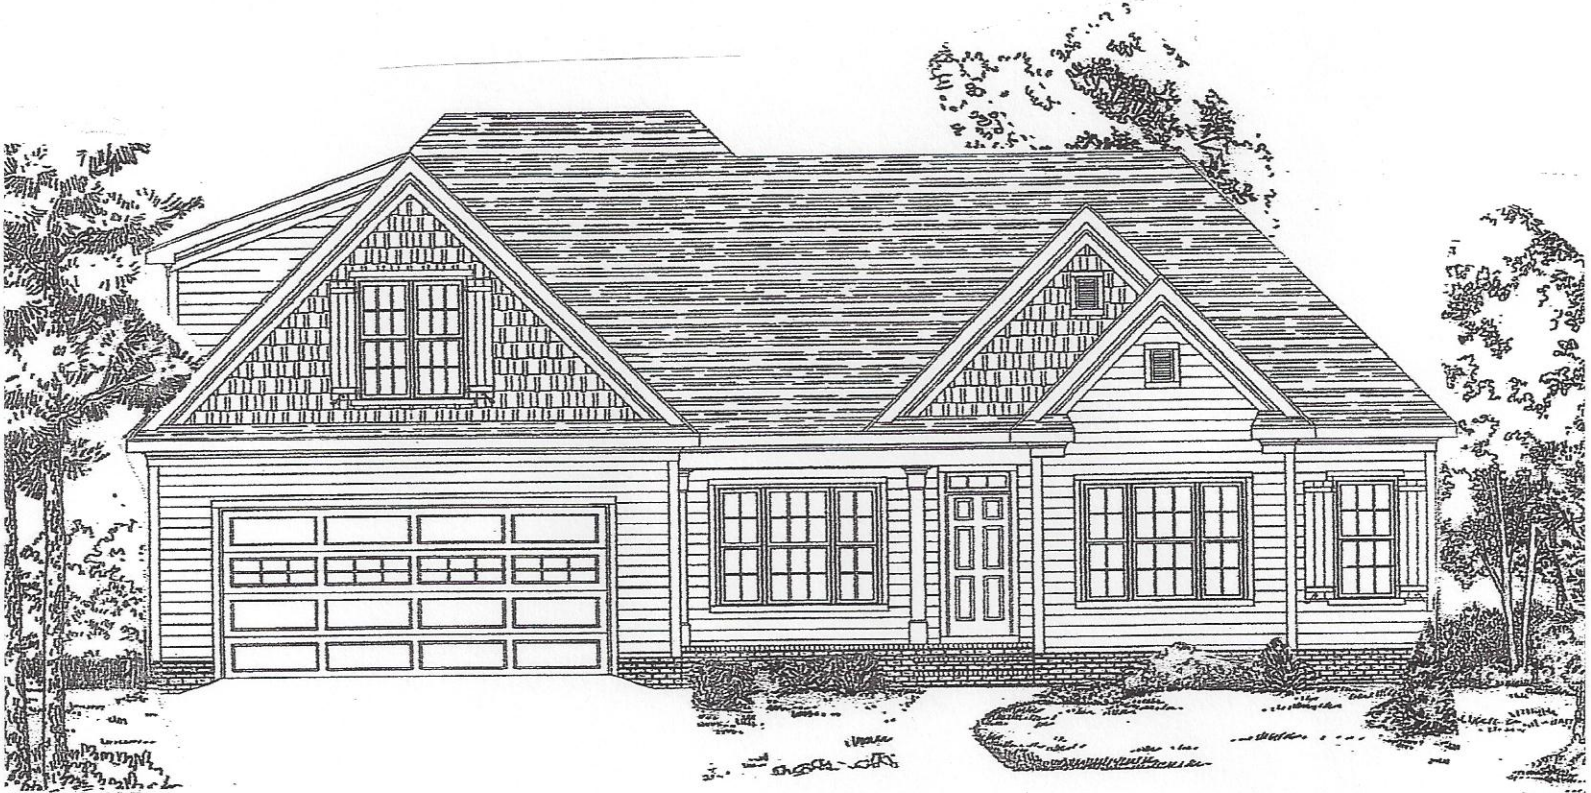

CORNERSTONE RESIDENTIAL BUILDERS, INC.

The Cardinal-

Square Footage	
1st Floor -	2,041
2nd Floor -	460
Total	2,501

FIRST FLOOR

SECOND FLOOR