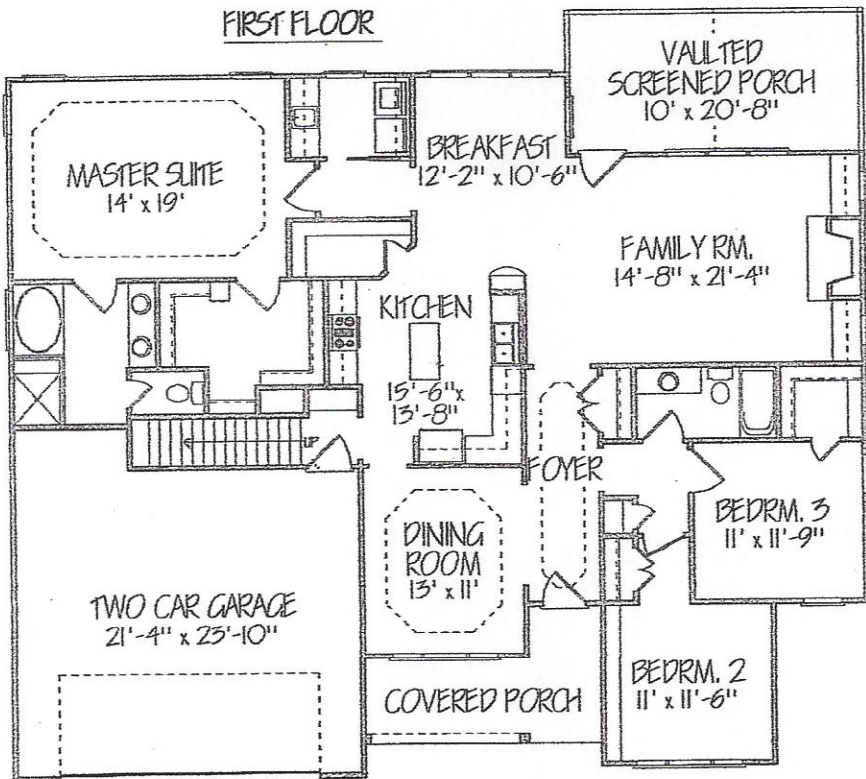

CORNERSTONE RESIDENTIAL BUILDERS, INC.

The Cardinal-

Square Footage	
1st Floor -	2,041
2nd Floor -	460
Total	2,501

FIRST FLOOR

SECOND FLOOR